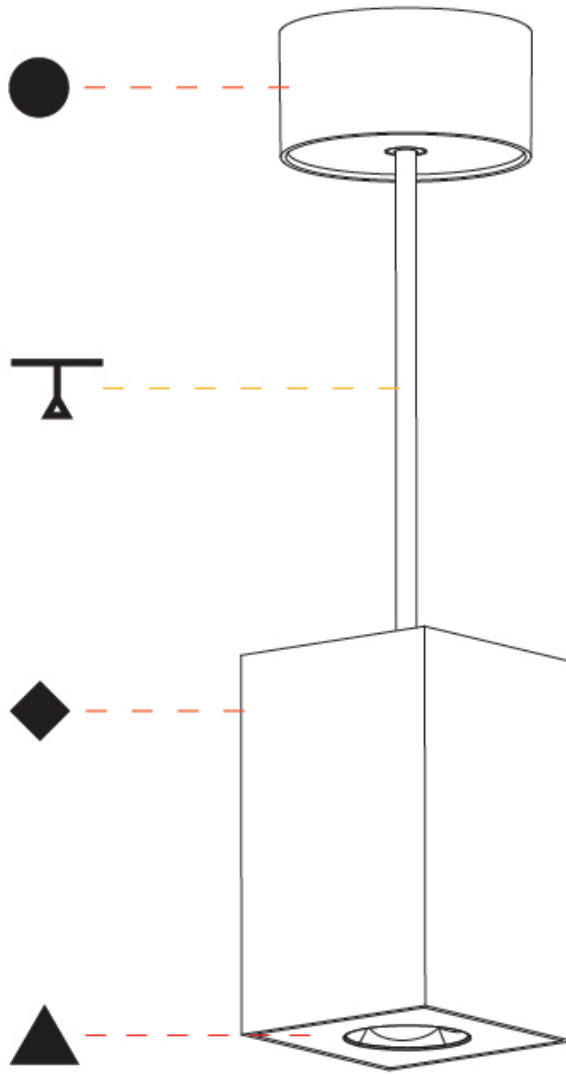

OIKO PRO SQUARE SUSPENSION

A300399-

PROJECT

TYPE

SPECIFIER

QUANTITY

DATE

A