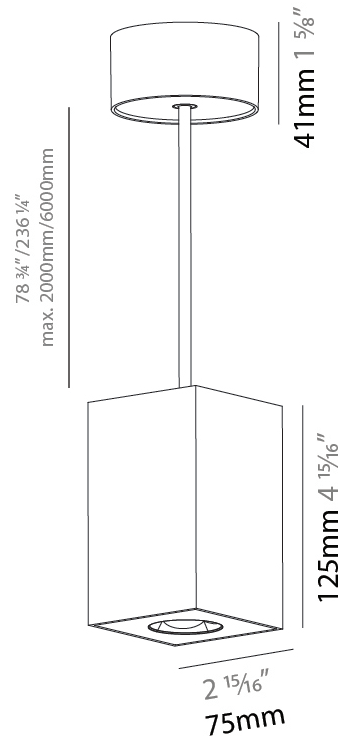

GENERAL

Series: Oiko Pro Square
Brand: Prolicht
Division: Architectural
Mounting Type: Suspension
Mounting Location: Ceiling
Subcategory: Pendant

PHYSICAL

Shape: Square
Length (mm): 75
Length (in): 2 ¹⁵/₁₆
Width (mm): 75
Width (in): 2 ¹⁵/₁₆
Height (mm): 125
Height (in): 4 ¹⁵/₁₆
Light Distribution: Direct
Weight (kg): 0.769
Fixture Finish: SSR / BKV / CWI / CRY / HAB / UFT / ITA / RUA / FTG / MYG / LOD / PUS / FRO / FUP / KIA / POP / BLS / SPG / MEY / GOH / GUM / CHC / COM / ABZ / JAG / OBR / MOS / ROR
Fixture Material: Metal
Cable Details: 2,000mm / 6,000mm Cable - Options : Transparent, Black, White, Red, Orange

ELECTRICAL

Lamp Type: LED (Zhaga Standard)
Input Wattage (W): 12.9
Dimming: Tri-Mode (Non-Dimming and Phase Dimming (120Vac only) and 0-10V Dimming)
Driver Included: No
Driver Location: Remote
Driver Type: Constant Current - Universal
Driver Class: Class 2
Input Voltage (V): 120 - 277
Constant Current (MA): 350

LED

Color Temperature (°K): 2700 / 3000 / 3500 / 4000
Max. Delivered Lumen (lm): 1377 / 1372 / 1438 / 1451
Nominal Lumen (lm): 1473 / 1468 / 1538 / 1552
CRI: >90 CRI
Lamp Life (hrs): 50000

OPTICAL

Reflector°: 60
Adjustability: Fixed

RATINGS AND CERTIFICATIONS

Certified By: Certified for North American Standards
IP rating: IP20