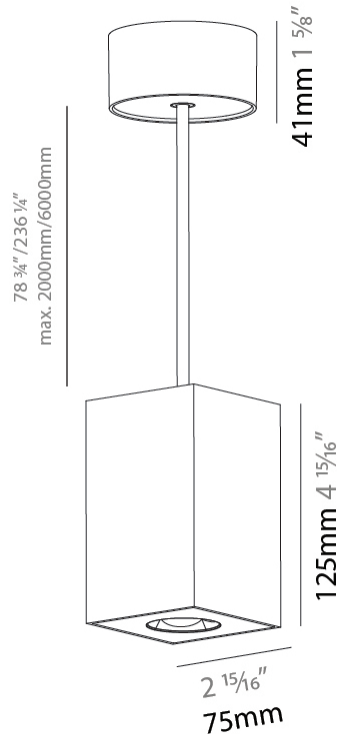

GENERAL

Series: Oiko Pro Square
Brand: Prolicht
Division: Architectural
Mounting Type: Suspension
Mounting Location: Ceiling
Subcategory: Pendant

PHYSICAL

Shape: Square
Length (mm): 75
Length (in): 2 ¹⁵/₁₆
Width (mm): 75
Width (in): 2 ¹⁵/₁₆
Height (mm): 125
Height (in): 4 ¹⁵/₁₆
Light Distribution: Direct
Weight (kg): 0.769

Fixture Finish: SSR / BKV / CWI / CRY / HAB / UFT / ITA / RUA / FTG / MYG / LOD / PUS / FRO / FUP / KIA / POP / BLS / SPG / MEY / GOH / GUM / CHC / COM / ABZ / JAG / OBR / MOS / ROR

Fixture Material: Metal
Cable Details: 2,000mm / 6,000mm Cable - Options : Transparent, Black, White, Red, Orange

ELECTRICAL

Lamp Type: LED (Zhaga Standard)
Input Wattage (W): 12.9
Dimming: Tri-Mode (Non-Dimming and Phase Dimming (120Vac only) and 0-10V Dimming)
Driver Included: No
Driver Location: Remote
Driver Type: Constant Current - Universal
Driver Class: Class 2
Input Voltage (V): 120 - 277
Constant Current (MA): 350

LED

Color Temperature (°K): 2700 / 3000 / 3500 / 4000
Max. Delivered Lumen (lm): 1218 / 1214 / 1272 / 1283
Nominal Lumen (lm): 1473 / 1468 / 1538 / 1552
CRI: >90 CRI
Lamp Life (hrs): 50000

OPTICAL

Reflector°: 34
Adjustability: Fixed

RATINGS AND CERTIFICATIONS

Certified By: Certified for North American Standards
IP rating: IP20