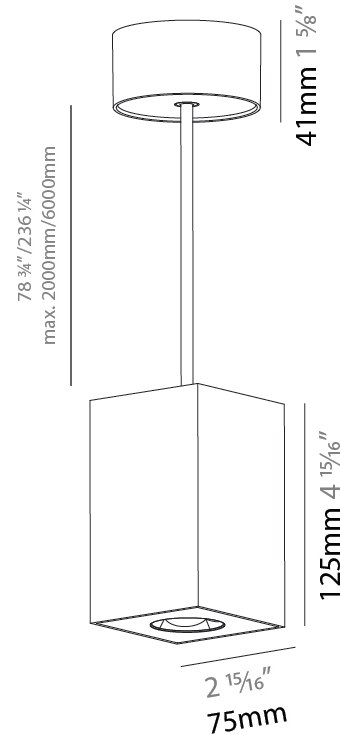

GENERAL

Series: Oiko Pro Square
Brand: Prolicht
Division: Architectural
Mounting Type: Suspension
Mounting Location: Ceiling
Subcategory: Pendant

PHYSICAL

Shape: Cylinder
Length (mm): 75
Length (in): 2 ¹⁵/₁₆
Width (mm): 75
Width (in): 2 ¹⁵/₁₆
Height (mm): 125
Height (in): 4 ¹⁵/₁₆
Light Distribution: Direct
Weight (kg): 0.769
Fixture Finish: SSR / BKV / CWI / CRY / HAB / UFT / ITA / RUA / FTG / MYG / LOD / PUS / FRO / FUP / KIA / POP / BLS / SPG / MEY / GOH / GUM / CHC / COM / ABZ / JAG / OBR / MOS / ROR
Fixture Material: Metal
Cable Details: 2,000mm / 6,000mm Cable - Options : Transparent, Black, White, Red, Orange

ELECTRICAL

Lamp Type: LED (Zhaga Standard)
Input Wattage (W): 12.9
Dimming: Tri-Mode (Non-Dimming and Phase Dimming (120Vac only) and 0-10V Dimming)
Driver Included: No
Driver Location: Remote
Driver Type: Constant Current - Universal
Driver Class: Class 2
Input Voltage (V): 120 - 277
Constant Current (MA): 350

LED

Color Temperature (°K): 2700 / 3000 / 3500 / 4000
Max. Delivered Lumen (lm): 1293 / 1289 / 1350 / 1362
Nominal Lumen (lm): 1473 / 1468 / 1538 / 1552
CRI: >90 CRI
Lamp Life (hrs): 50000

OPTICAL

Reflector°: 50
Adjustability: Fixed

RATINGS AND CERTIFICATIONS

Certified By: Certified for North American Standards
IP rating: IP20