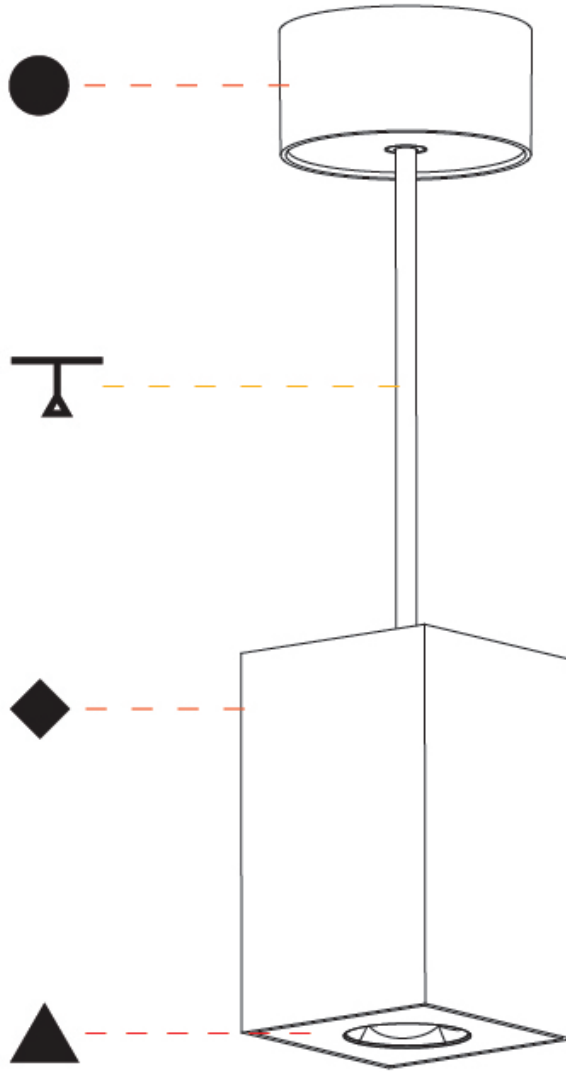

OIKO PRO SQUARE SUSPENSION

A300397-

PROJECT _____

TYPE _____

SPECIFIER _____

QUANTITY _____

DATE _____

A